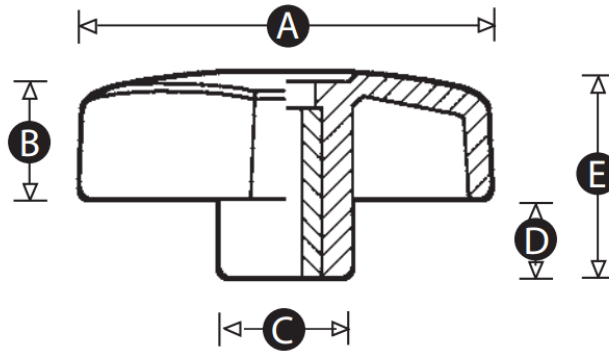

## G12TPK Through Thread Star Knob

### Material

- Body: High impact resistant thermoplastic, matt black finish
- Insert: Brass or aluminium

Part No.	A	B	C	D	E	Insert	Thread Size
G12TPK-8971Y	28	11	11	6	17	Brass	M5
G12TPK-5104T							M6
G12TPK-8978S	40	12	15	8	20	Brass	M6
G12TPK-8978S-AL						Aluminium	
G12TPK-6973T						Brass	M8
G12TPK-4820S	50	15	15	9	24	Brass	M6
G12TPK-8970R							M8
G12TPK-8970R-AL						Aluminium	
G12TPK-4824T	60	18	19	12	30	Brass	M8
G12TPK-8966W							M10